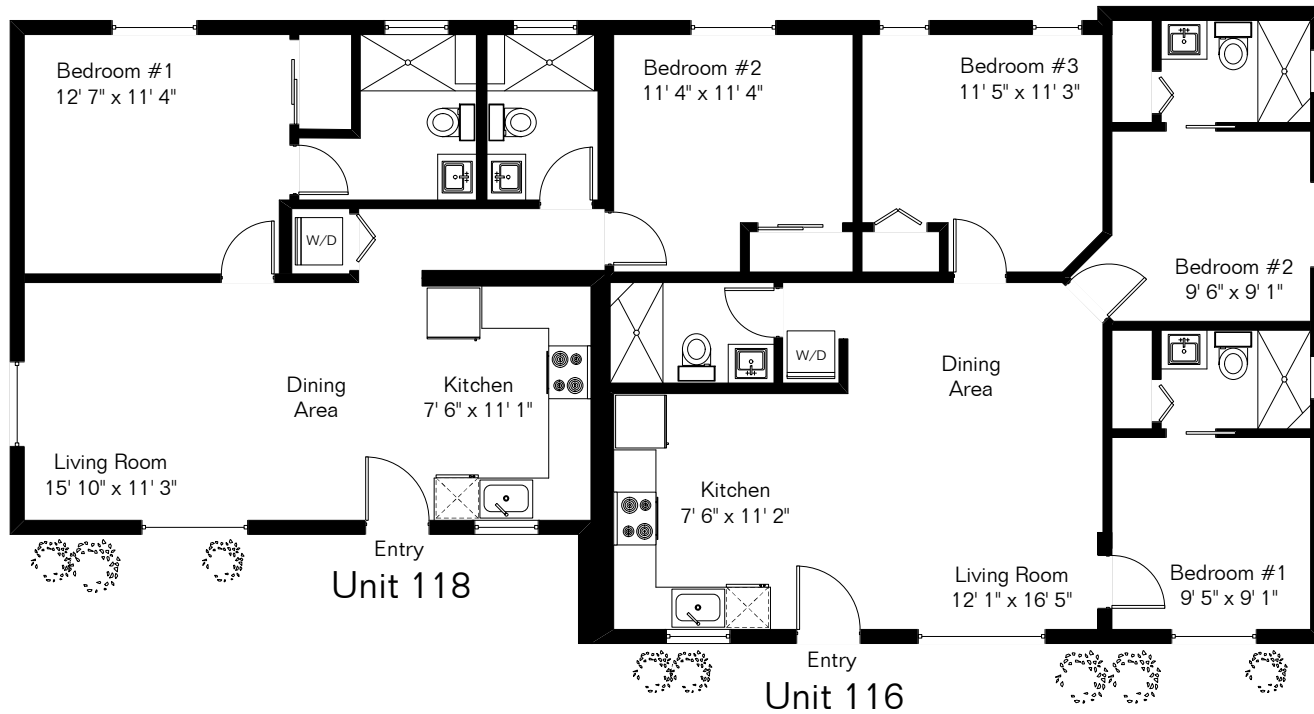

The square footages and room size information are deemed to be reliable but are not guaranteed and should be independently verified. This drawing is for marketing purposes only.

116-118 N Cherry Ave

Unit 116 875 Sq Ft
 Unit 118 830 Sq Ft

 Total Living Area 1,705 Sq Ft

Site Visit July 2021

Copyright 2021 Floor Plans First! LLC
 All Rights Reserved.

Floor Plans First!
 See the Floor Plan First!

FloorPlansFirst.com
 (520) 881-1500